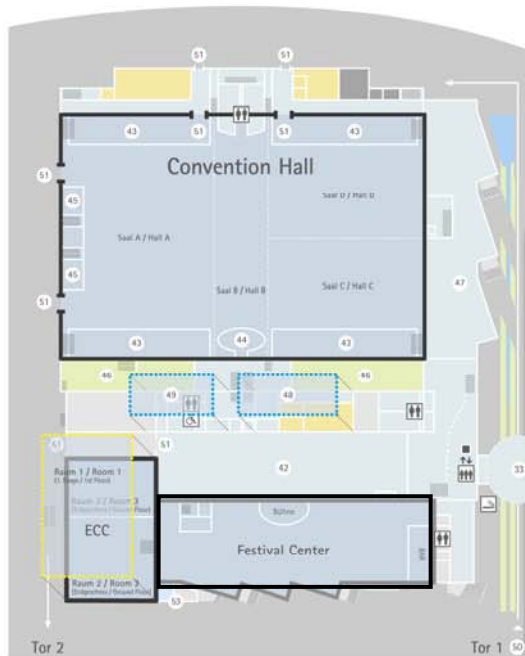

GESAMTÜBERSICHT GENERAL PLAN

Estrel Convention Center

- Convention Hall
- Festival Center
1. Etage / First Floor
2. Etage / Second Floor

- 42 Foyer 1
- 43 Galerie (1-4) / Gallery (1-4)
- 44 VIP Lounge (Galerie / Gallery)
- 45 Künstlergarderobe (mehrstöckig) / Artist Dressing Room (multistorey)
- 46 Innenhof (1+2) / Inner Courtyard (1+2)
- 47 Foyer 3
- 48 ECC - Raum 4 (2. Etage) / Room 4 (2nd Floor)
- 49 ECC - Raum 5 (2. Etage) / Room 5 (2nd Floor)
- 50 Zufahrt / Entrance Estrel Convention Center
- 51 Zulieferzone / Delivery Zone Convention Center
- 52 Zugang Rotunde
- 53 Nebeneingang Räume 1-3